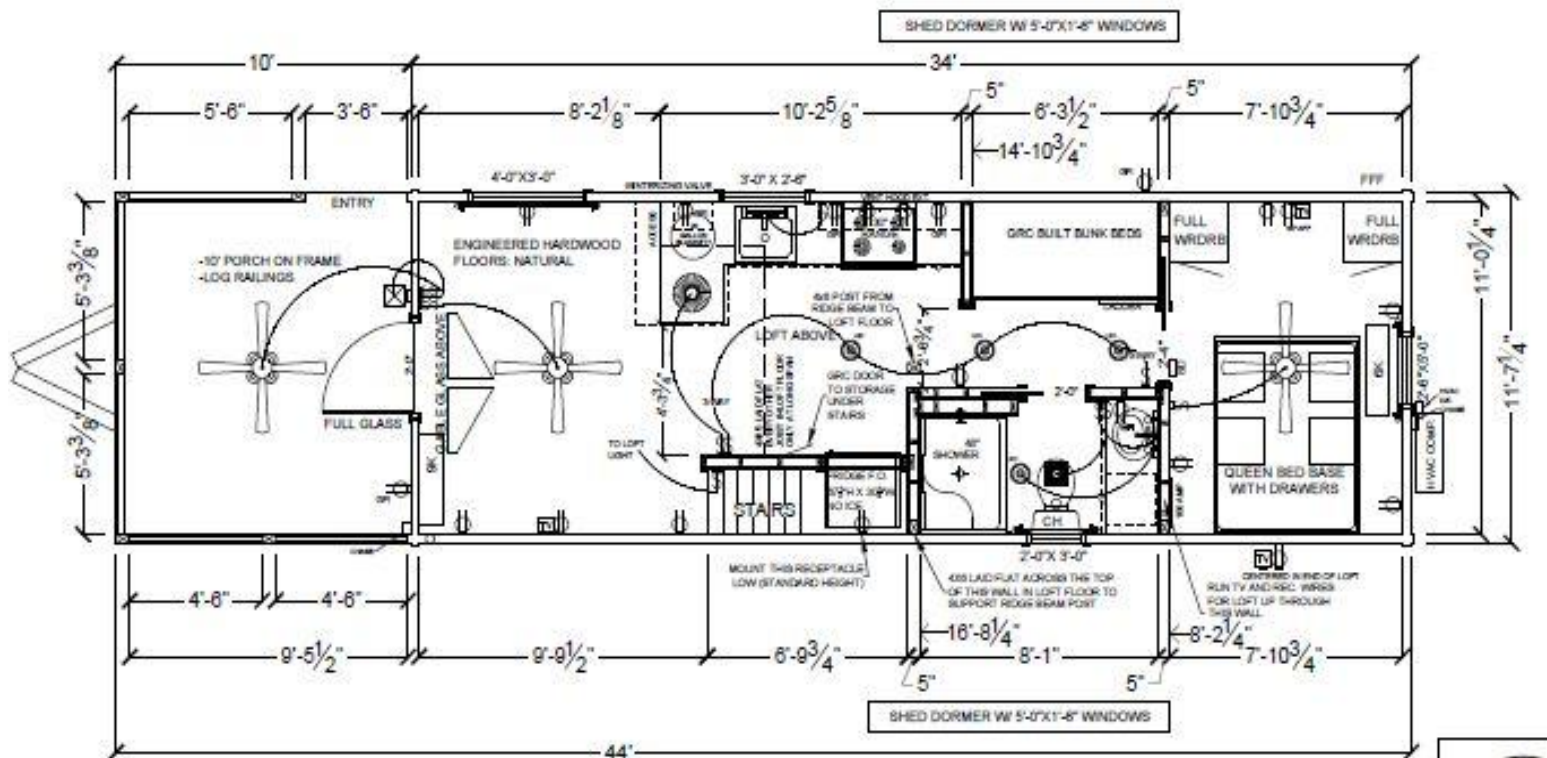

The Riverview Bunk House

\$69,596

The Riverview Bunk House Cabin is great for large or multi-family retreats! Perfect for rentals in RV Parks, Campgrounds or that riverside lot in the mountains. Built-in storage drawers under the bunks and queen bed. And a generous loft. Nice big screened in porch and plenty of windows to bring in the sunshine. Great living for a larger family!

Green River Log Cabins

770 W Frontage Road Campobello SC 29322 864.457.2444 www.greenrivercabins.com

OVERALL DIMENSIONS: 12'X44'

SQUARE FOOT: 399

TYPE: RV PARK MODEL

Riverview Features Include:

- Solid Log Construction
- Hardwood Floors (Hickory)
- Laminate Counters
- Deep Cabinet Above Fridge
- Black Whirlpool Appliances
- 24" Single Bowl Sink
- Upgrade Pendant Light in Dining
- LED Recessed Lights in Kitchen
- Queen Bed Base with Drawers
- Dual Over-Bed Reading Lights
- (2) Split Wardrobes in Bedroom
- Bunk Beds with Over-Bed Lighting
- Gable Glass on End
- (3) Solid Pine Pocket Doors
- 48" Walk-In Shower
- Comfort Height Toilet
- Bath Linen Cabinet
- LP Rinnai Tankless Water Heater