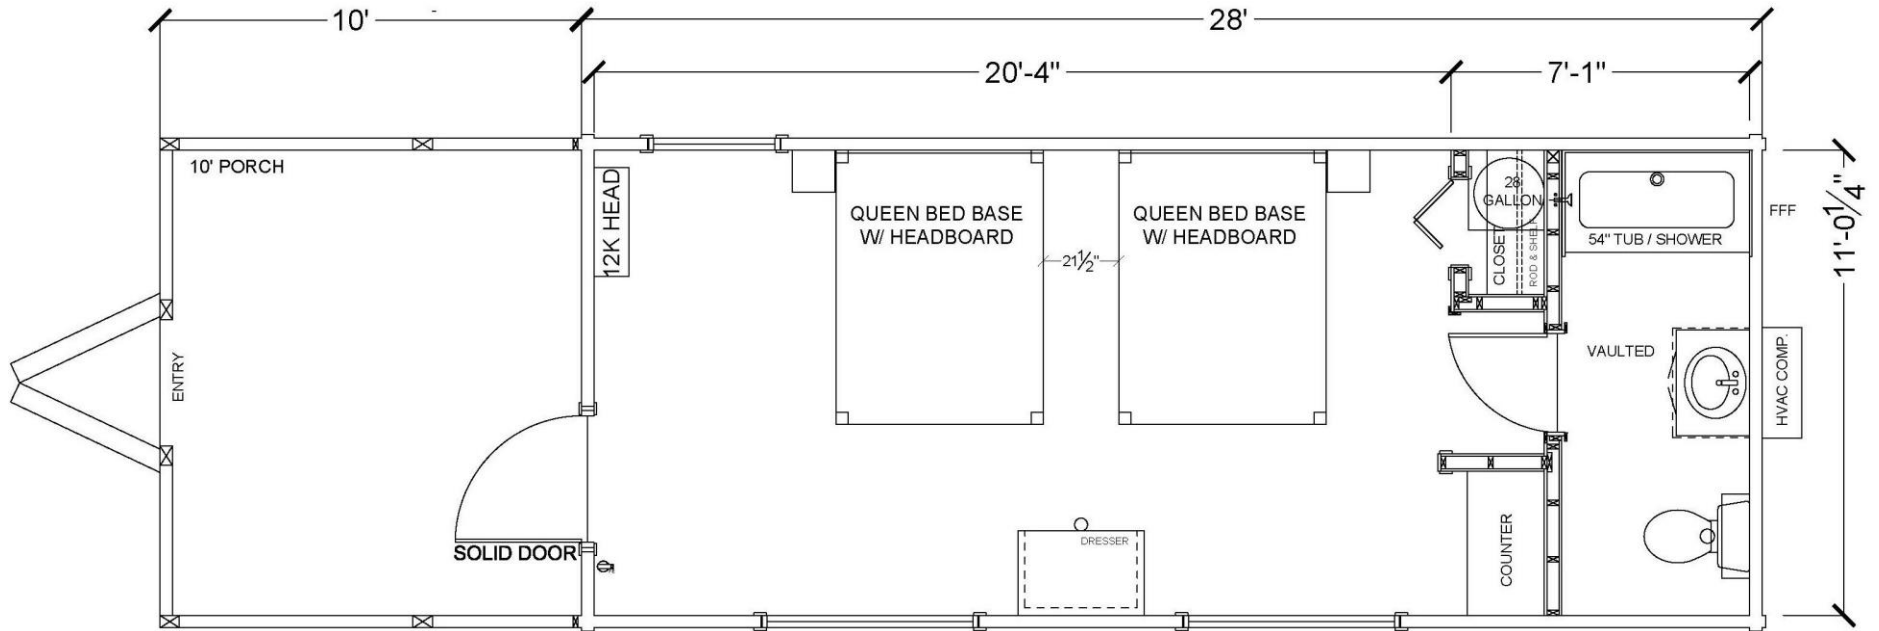

GUEST HOUSE RESORT SERIES

One Bedroom + Bath Only With Porch

Starting at \$57,309.20

Base price includes the following:

- ROOF PITCH 7:12
- 2-COAT EXTR FINISH (3 STD COLORS)
- 10' PORCH W/O SCREEN GALV HOG RAILS
- PORCH COACH LIGHT
- FROST FREE FAUCET
- 40YR METAL ROOF (5 STD COLORS)
- REAR MOUNT HVAC (12k DURASTAR COMPRESSOR w/ 1 INTERIOR HEAD)
- LUXURY VINYL PLANK FLOOR (2 STD COLORS)
- 6 PANEL EXTERIOR OUT-SWING DOOR W/ LOCKING KNOB HANDLE

- 5B-C FIRE EXTINGUISHER MOUNTED BY EXTR DOOR ● CLOSET W/2/0 BI-FOLD DOOR ● COFFEE BAR ● SMOKE/CO DETECTOR
- ICED WHITE 2CM QUARTZ COUNTERTOPS ● 54" ONE PIECE TUB/SHOWER ● 30" BASE CABINET W/ VANITY SINK ● CMFRT HEIGHT TOILET ● MIRROR OVER VANITY ● CEILING MOUNTED VENT FAN ● (2) QUEEN BED FRAMES W/ HEADBOARD (2) QUEEN BED MATTRESSES ● BEDSIDE SHELVES ● CELING FANW/ LIGHT ● 3 DRAWER DRESSER
- 28 GALLON ELECTRIC WATER HEATER UPDATED 4.1.24