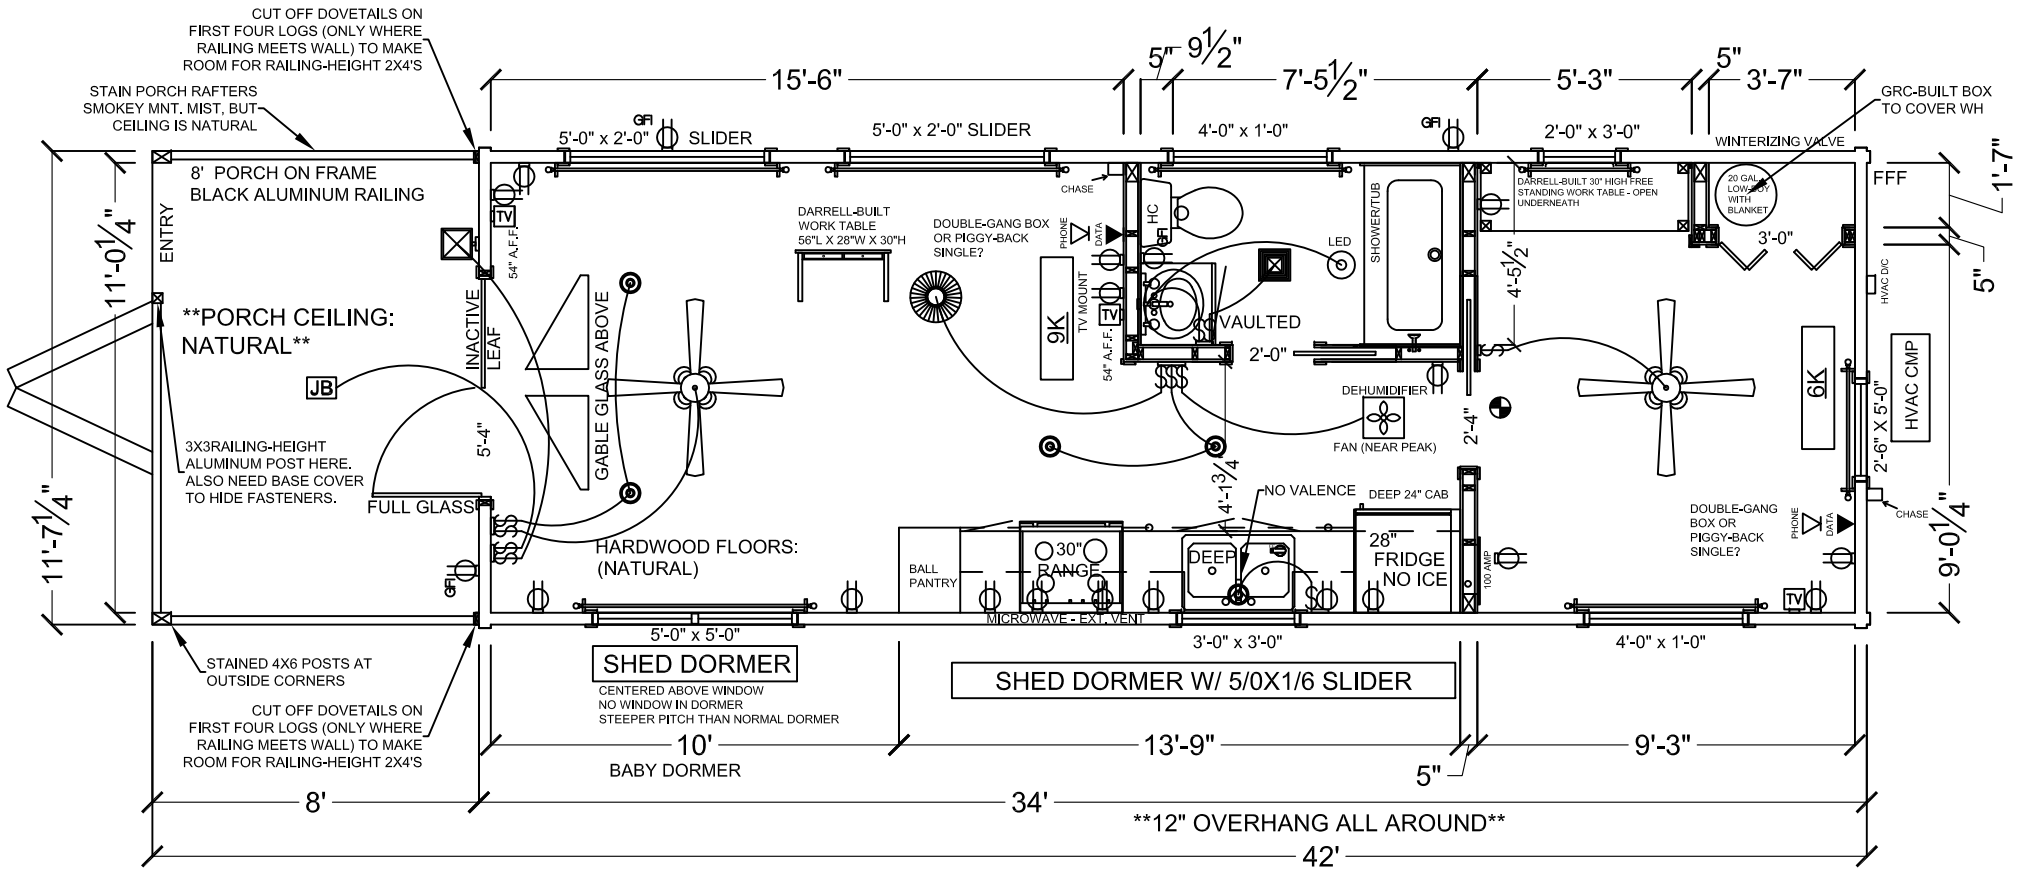

NEED 2-2X12'S FOR DORMER ENDS (PROBABLY SHOULD GET 1 EXTRA)

POST 1C1M

GREEN RIVER LOG CABINS
 770 W. FRONTAGE RD.
 CAMPOBELLO, SC 29322
 864-457-2444
www.greenriverlogcabins.com

GREYSON PROPERTY SALES MODEL #9

FRAME SIZE: 12X42X3
 STAIN: 2X SMOKEY MTN. MIST
 PEST: MFP / BEE

ROOF PITCH AND COLOR: 7:12 GABLE / GALVALUME
 DOVETAILS: EXPOSED
 LOGS: 8
 CONTRASTING EXT. TRIM: NATURAL

COUNTERTOP COLOR: QUARTZ - COLOR TBD
 STAIN RAFTERS & CABINETS: EARLY AMERICAN 230
 EXTEND OVERHANGS TO 12"
 NATURAL CEILING ON PORCH

DATE: 11-24-15

Sheet
SALES